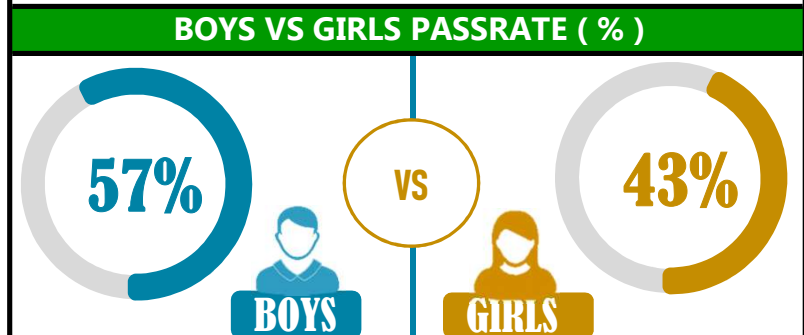

OVERALL GRADE ANALYSIS	NO.	SEATED	%
A	0	17	0%
B	17		100%
C	0		0%
D	0	0	0%
E	0		0%

OVERALL PERFORMANCE ANALYSIS		
REGISTERED	17	100%
SEATED	17	100%
ABSENTEES	0	0%
PASSED	17	100%
FAILED	0	0%